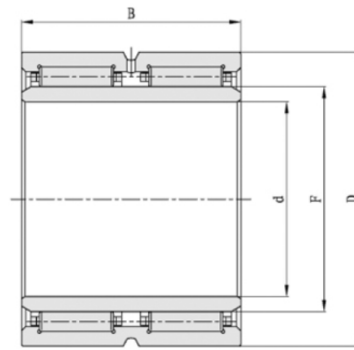

Machined type Needle Roller Bearing NA series With Inner Ring

| select | Inquiry Bearing type | Mass(g) | Boundary dimensions (mm) | | |
|----------|----------------------|---------|--------------------------|----|---|
| | | | d | F | D |
| NKI8 | 46 | 8 | 14 | 25 | |
| NKI9/12 | 14.6 | 9 | 12 | 19 | |
| NA4900 | 21 | 10 | 14 | 22 | |
| NKI10/16 | 27.3 | 10 | 14 | 22 | |
| NA4901 | 25.1 | 12 | 16 | 24 | |
| NA6901 | 44.5 | 12 | 16 | 24 | |
| NKI12/20 | 39 | 12 | 16 | 24 | |
| NA4902 | 32 | 15 | 20 | 28 | |
| NA4903 | 32.8 | 17 | 22 | 30 | |
| NA6902 | 61.6 | 15 | 20 | 28 | |
| NKI15/16 | 38 | 15 | 19 | 27 | |
| NKI15/20 | 45.7 | 15 | 19 | 27 | |
| NA6903 | 68.2 | 17 | 22 | 30 | |
| NA4904 | 70.2 | 20 | 25 | 37 | |
| NA4905 | 76 | 25 | 30 | 42 | |
| NA6904 | | 20 | 25 | 37 | |
| NA6905 | 138 | 25 | 30 | 42 | |
| NKI17/16 | 41.4 | 17 | 21 | 29 | |
| NKI20/16 | 48.5 | 20 | 24 | 32 | |
| NKI22/16 | 50 | 22 | 25 | 34 | |

Machined type Needle Roller Bearing NA series With Inner Ring

| | | | | |
|----------|------|----|----|----|
| NKI25/20 | | 25 | 29 | 38 |
| NKI25/30 | 115 | 25 | 29 | 38 |
| NA49/28 | 90.7 | 28 | 32 | 45 |
| NA69/28 | 170 | 28 | 32 | 45 |
| NA4906 | 101 | 30 | 35 | 47 |
| NA4907 | 151 | 35 | 42 | 55 |
| NA4908 | 230 | 40 | 48 | 62 |
| NA6906 | 192 | 30 | 35 | 47 |
| NA6907 | 301 | 35 | 42 | 55 |
| NA6908 | 401 | 40 | 48 | 62 |