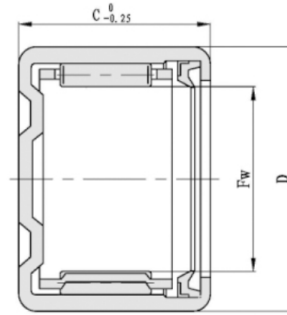

Drawn Cup Needle Roller Bearing

select	Inquiry	Type	Weight	Main dimensions		
				Fw	D	C
BK1414RS	14.1	14	20	14		
BK1514RS	14.4	15	21	14		
BK1614RS	15.3	16	22	14		
BK2018RS	24.4	20	26	18		
BK2518RS	35.3	25	32	18		
HK0810RS	2.9	8	12	10		
HK0812 2RS	3.5	8	12	12		
HK1012RS	4.2	10	14	12		
HK1014 2RS	5.2	10	14	14		
HK1214 RS	10.7	12	18	14		
HK1216 2RS	11.5	12	18	16		
HK1414 RS	12	14	20	14		
HK1416 2RS	14	14	20	16		
HK1514 RS	12.6	15	21	14		
HK1516 2RS	14.3	15	21	16		
HK1518 RS	16	15	21	18		
HK1520 2RS	18	15	21	20		
HK1614 RS	15.1	16	22	14		
HK1616 2RS	15.1	16	22	16		
HK1620 2RS	16.8	16	22	20		

Drawn Cup Needle Roller Bearing

HK1625 2RS	17.2	16	22	25
HK1814 RS	15.1	18	24	14
HK1816 2RS	17	18	24	16
HK2012 RS	11.7	20	26	12
HK2016 2RS	18.8	20	26	16
HK2018 RS	21.4	20	26	18
HK2020 2RS	23.5	20	26	20